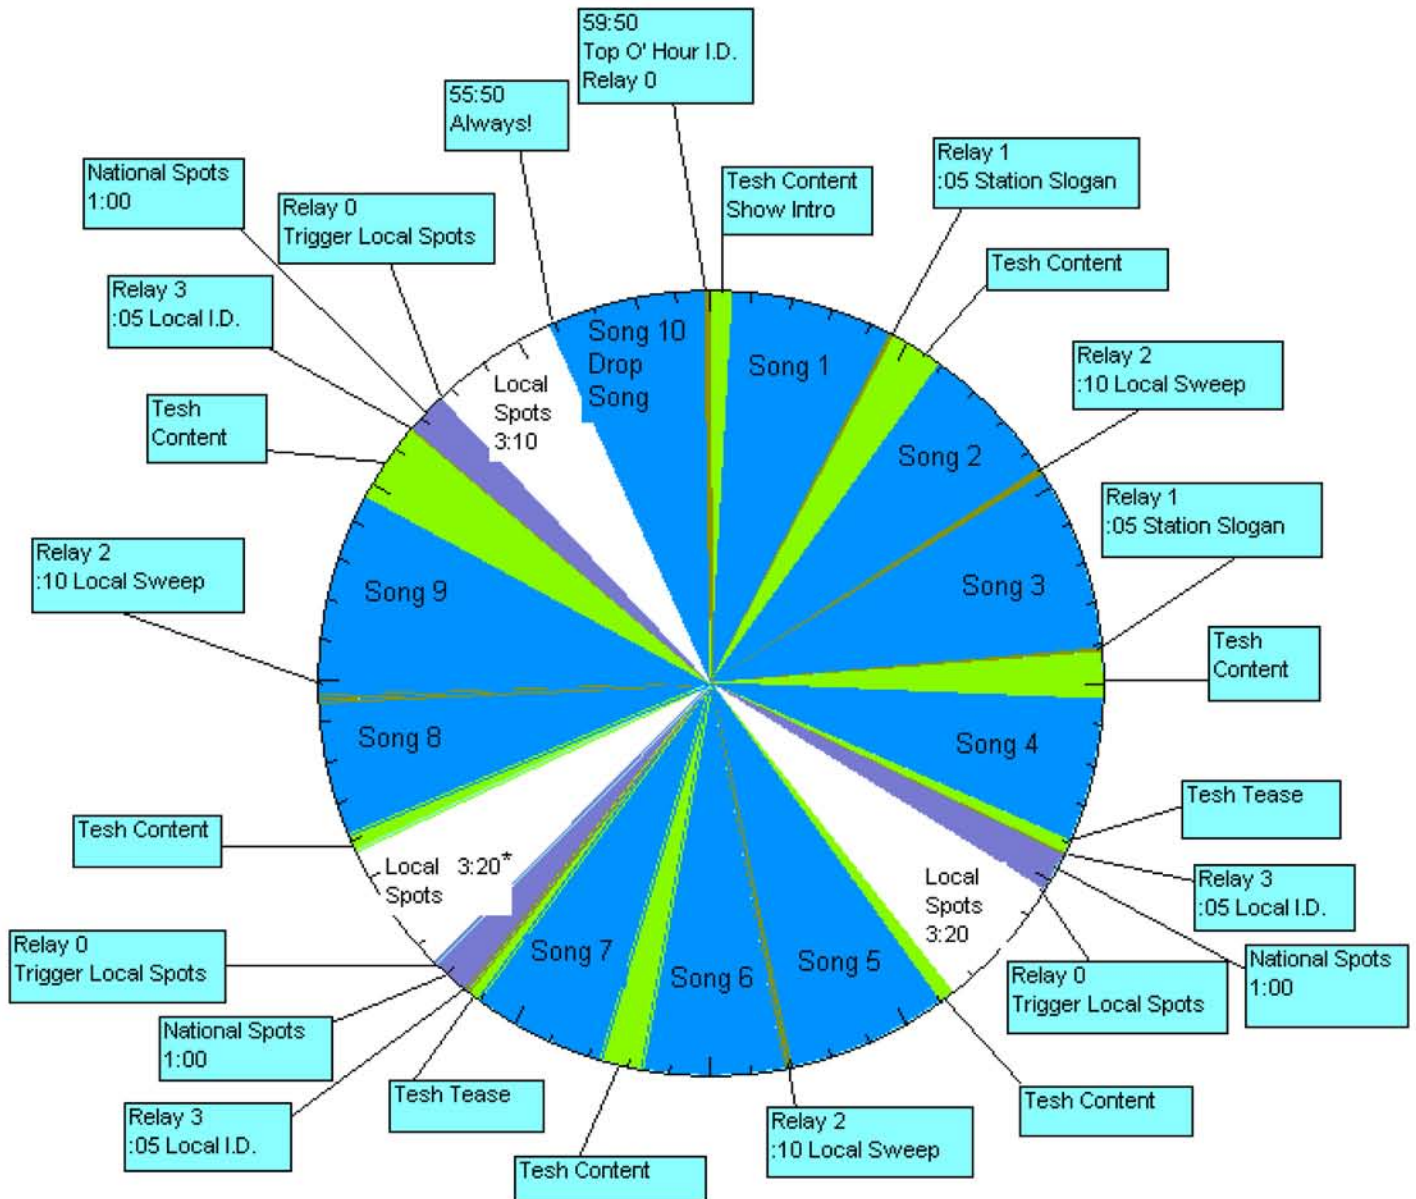

Starguide/NextGen

John Tesh Radio Show Clock (daily edition)

The 40:00 (floating) local break is covered by an exact-timed 3:20 song

FOR MORE INFO, CONTACT:

SCOTT MEYERS
THE TESH MEDIA GROUP
TOLL-FREE: 888-548-8637 • DIRECT: 516-829-0964
FAX: 516-773-4557
EMAIL: SCOTT@MEYERSMEDIA.COM